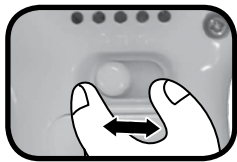

INSTRUCTIONS FOR SURFACE WASHING

The **Cuddle & Play Koala** is surface washable only. Please remove the **Electronic Module** from the koala before cleaning.

1. Open the hook-and-loop closure on the back of the koala and remove the **Electronic Module**.
2. Wipe down the koala with a damp cloth.
3. After surface washing, re-insert the **Electronic Module** and secure the hook-and-loop closure.

PRODUCT FEATURES

1. On/Off/Volume Switch

To turn the unit **On**, slide the **On/Off/Volume Switch** to the Low volume ◀ or the High volume ▶ position. You will hear a song, a phrase and a short tune. To turn the unit **Off**, slide the **On/Off/Volume Switch** to the **Off** ● position.