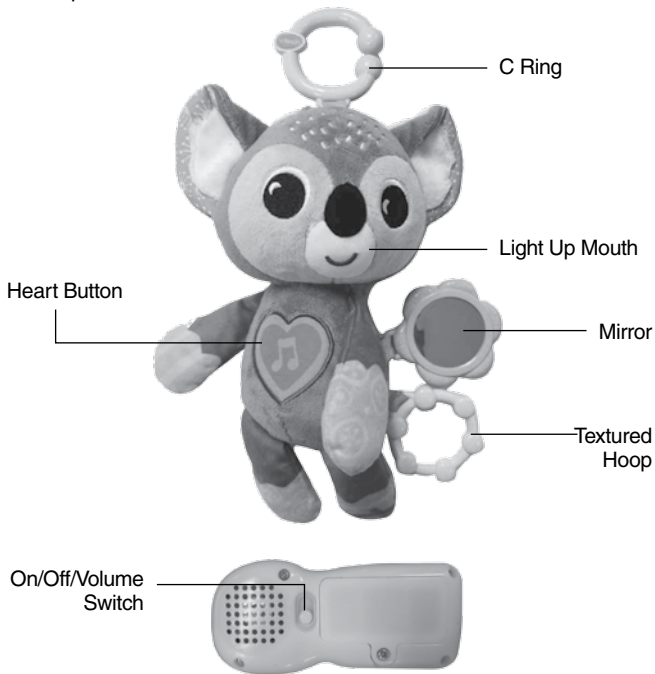

...National Curriculum based content to support what I'm learning at school

4-10 years

To learn more about this and other VTech® products, visit www.vtech.co.uk

INTRODUCTION

Meet the adorable **Cuddle & Play Koala** by **VTech®**! This cute, soft fabric koala is great for on-the-go play. Koala's textured fabrics provide tactile stimulation and encourages interaction. Press Koala's tummy to see his mouth light up and to hear exciting music, cool songs and fun phrases which support and encourage language development.

INCLUDED IN THIS PACKAGE

- Cuddle & Play Koala
- Parent's Guide

WARNING

All packing materials such as tape, plastic sheets, packaging locks, removable tags, cable ties, cords and packaging screws are not part of this toy and should be discarded for your child's safety.